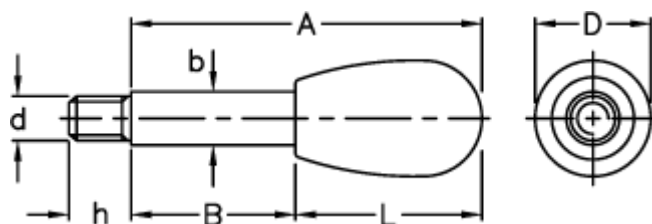

Data Sheet

Article number: 2304005022

Description: E+G Lever arm
BL.668/12x95

Measures

| | |
|---|----------|
| A | = 95 |
| b | = 12 |
| B | = 53 |
| D | = 26 |
| d | 6g = M10 |
| h | = 14 |
| L | = 42 |